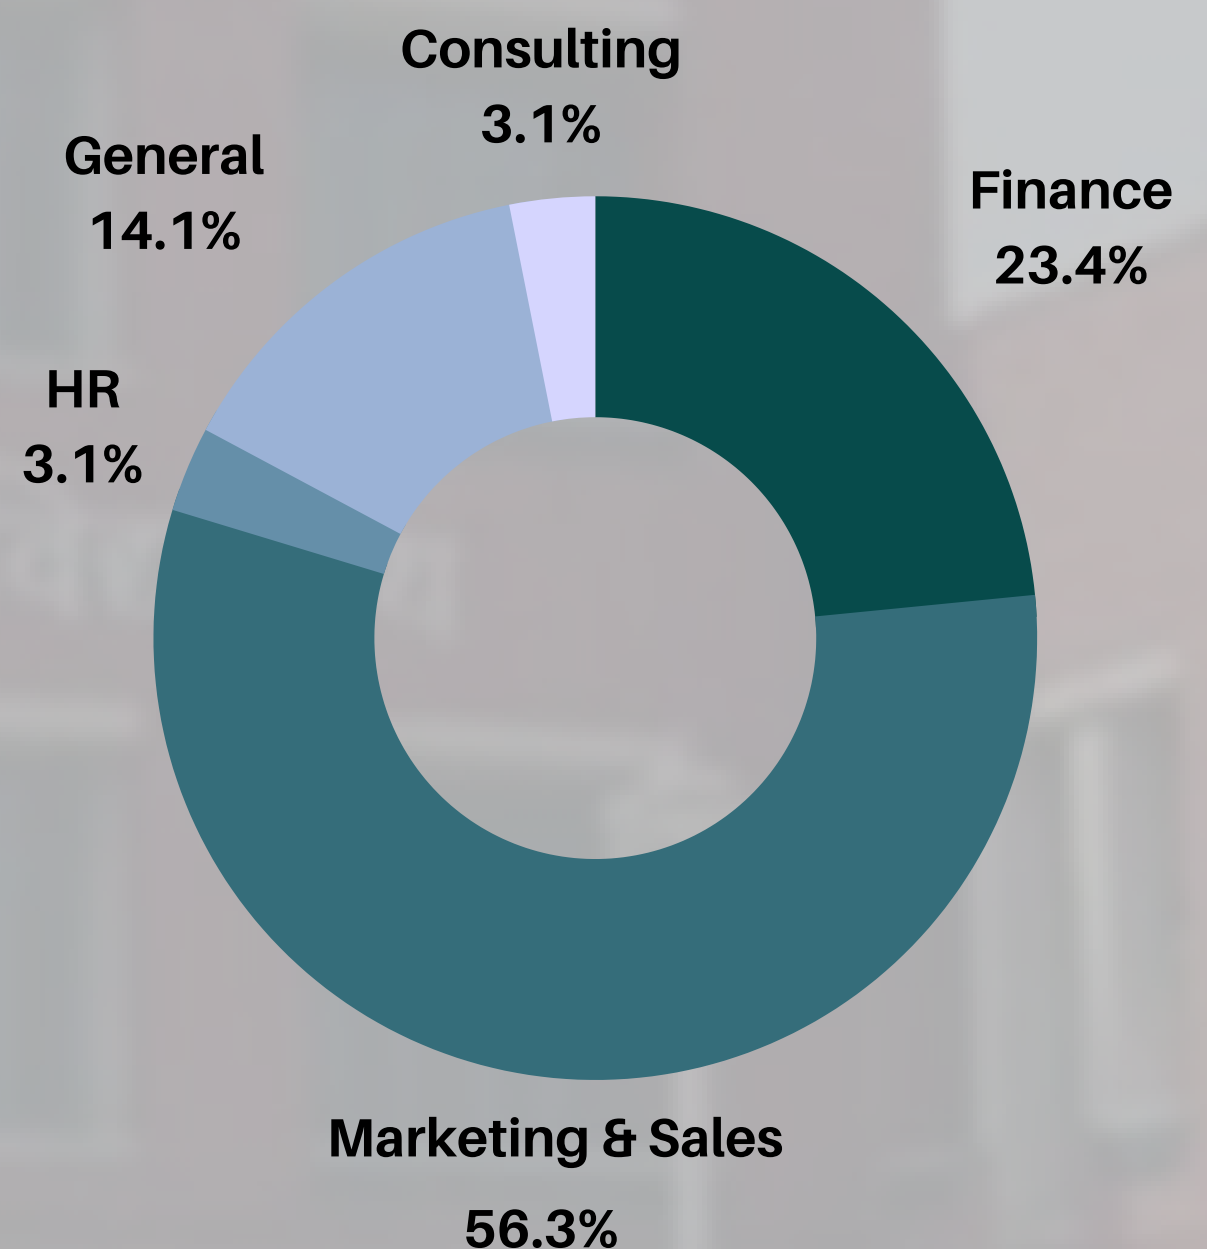

21

Highest Package

19.25 LPA

Average Package

6.20 LPA

Cumulative Package

3.4 Cr.

PROMINENT RECRUITERS

placementcell@keshav.du.ac.in

+91 98104 43298

THE VIRTUAL INTERNSHIP FAIR

PROFILES

HIGHLIGHTS

50+ Recruiters

4300+ Applications

1700+ Registrations