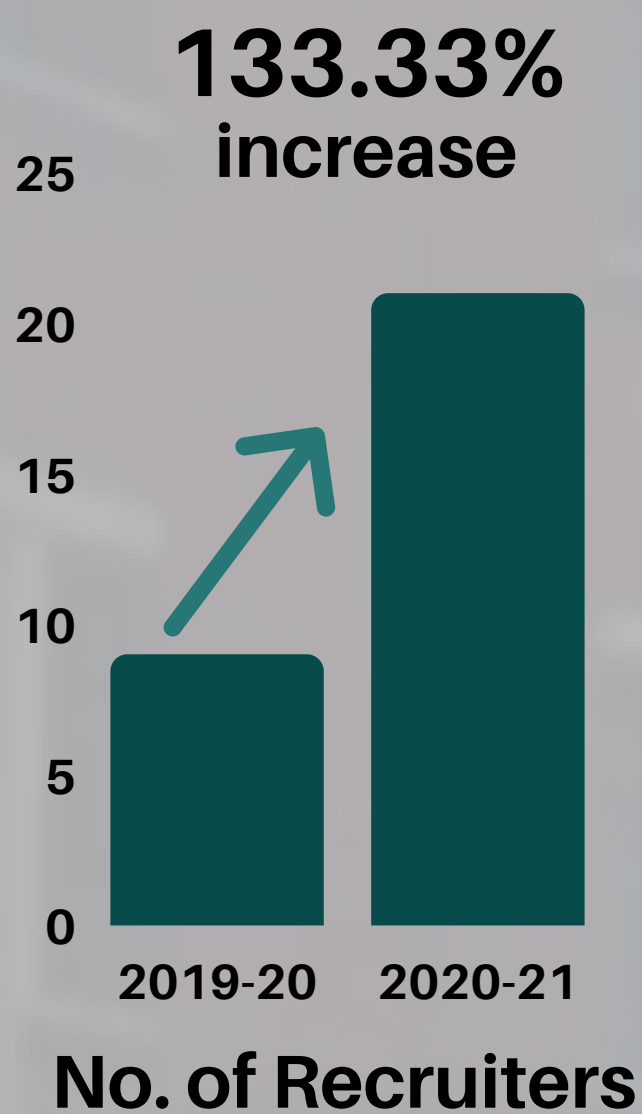

KESHAV MAHAVIDYALAYA

UNIVERSITY OF DELHI

START@KMV THE PLACEMENT CELL

THE PLACEMENT REPORT

ACADEMIC YEAR 2020-2021

Number of offers

65+

Number of Recruiters

21

Highest Package

19.25 LPA

Average Package

6.20 LPA

Cumulative Package

3.4 Cr.

PROMINENT RECRUITERS

placementcell@keshav.du.ac.in

+91 98104 43298

THE VIRTUAL INTERNSHIP FAIR

PROFILES

HIGHLIGHTS

50+ Recruiters

4300+ Applications

1700+ Registrations