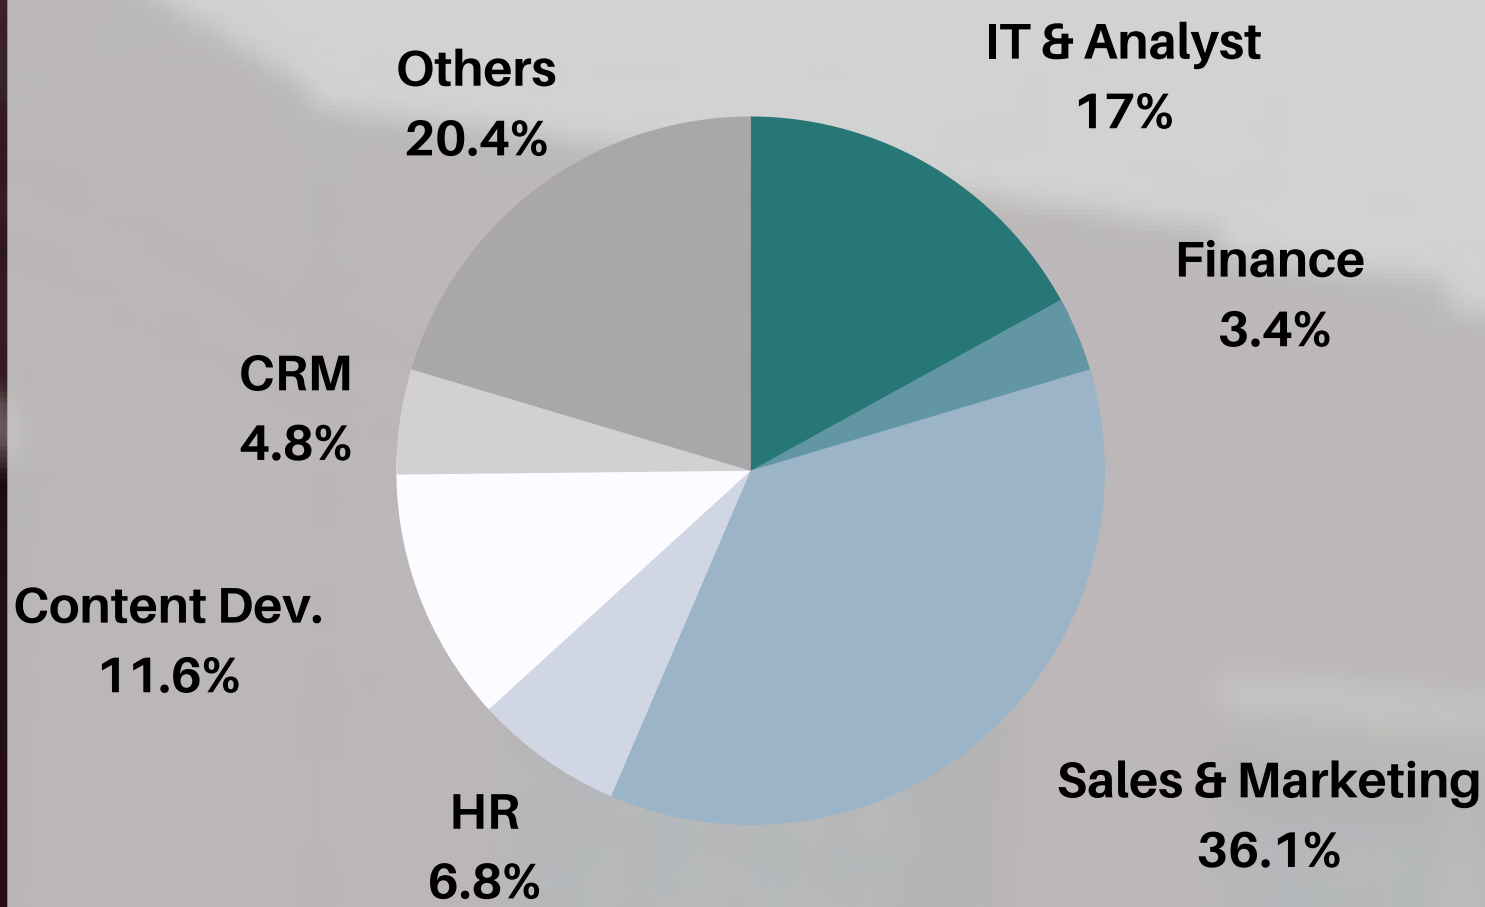

21

Highest Package

19.25 LPA

Average Package

6.20 LPA

Cumulative Package

3.4 Cr.

PROMINENT RECRUITERS

placementcell@keshav.du.ac.in

+91 98104 43298

THE VIRTUAL INTERNSHIP FAIR

PROFILES

HIGHLIGHTS

50+ Recruiters

4300+ Applications

1700+ Registrations