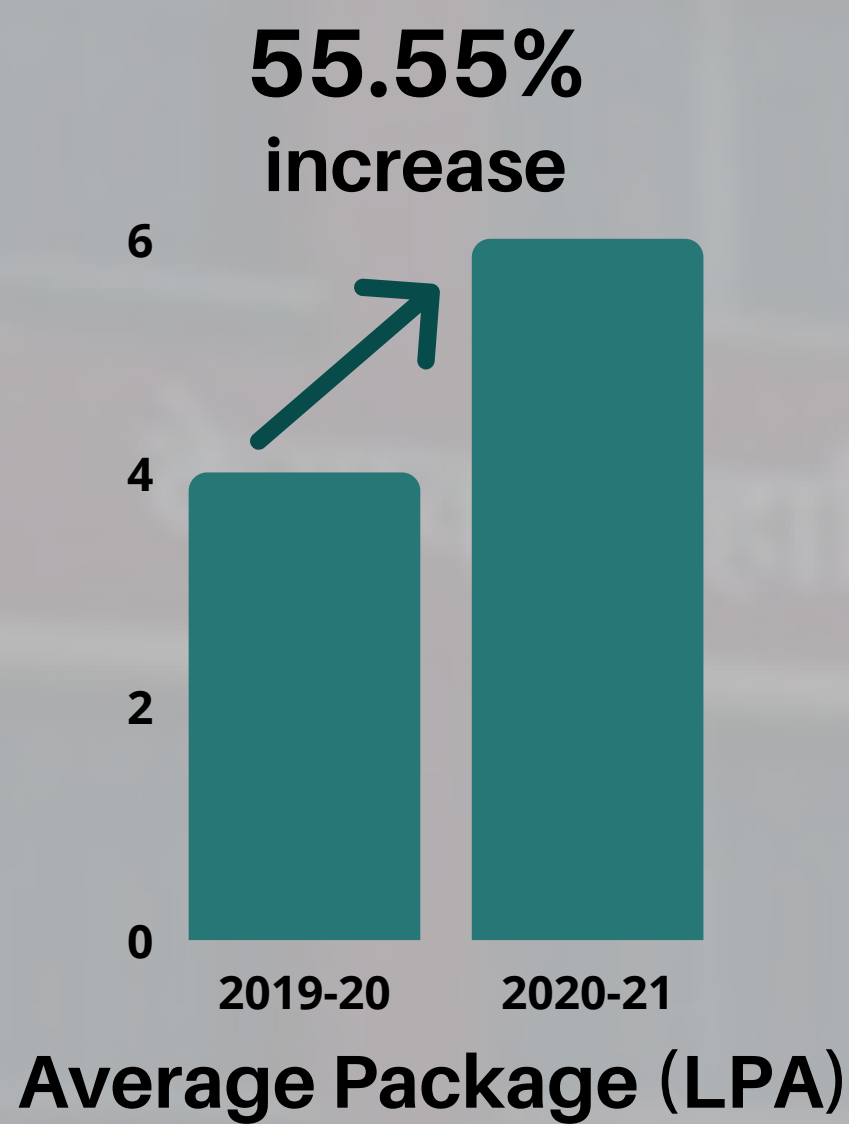

KESHAV MAHAVIDYALAYA

UNIVERSITY OF DELHI

START@KMV THE PLACEMENT CELL

THE PLACEMENT REPORT

ACADEMIC YEAR 2020-2021

Number of offers

65+

Number of Recruiters

21

Highest Package

19.25 LPA

Average Package

6.20 LPA

Cumulative Package

3.4 Cr.

PROMINENT RECRUITERS

placementcell@keshav.du.ac.in

+91 98104 43298

THE VIRTUAL INTERNSHIP FAIR

PROFILES

HIGHLIGHTS

50+ Recruiters

4300+ Applications

1700+ Registrations